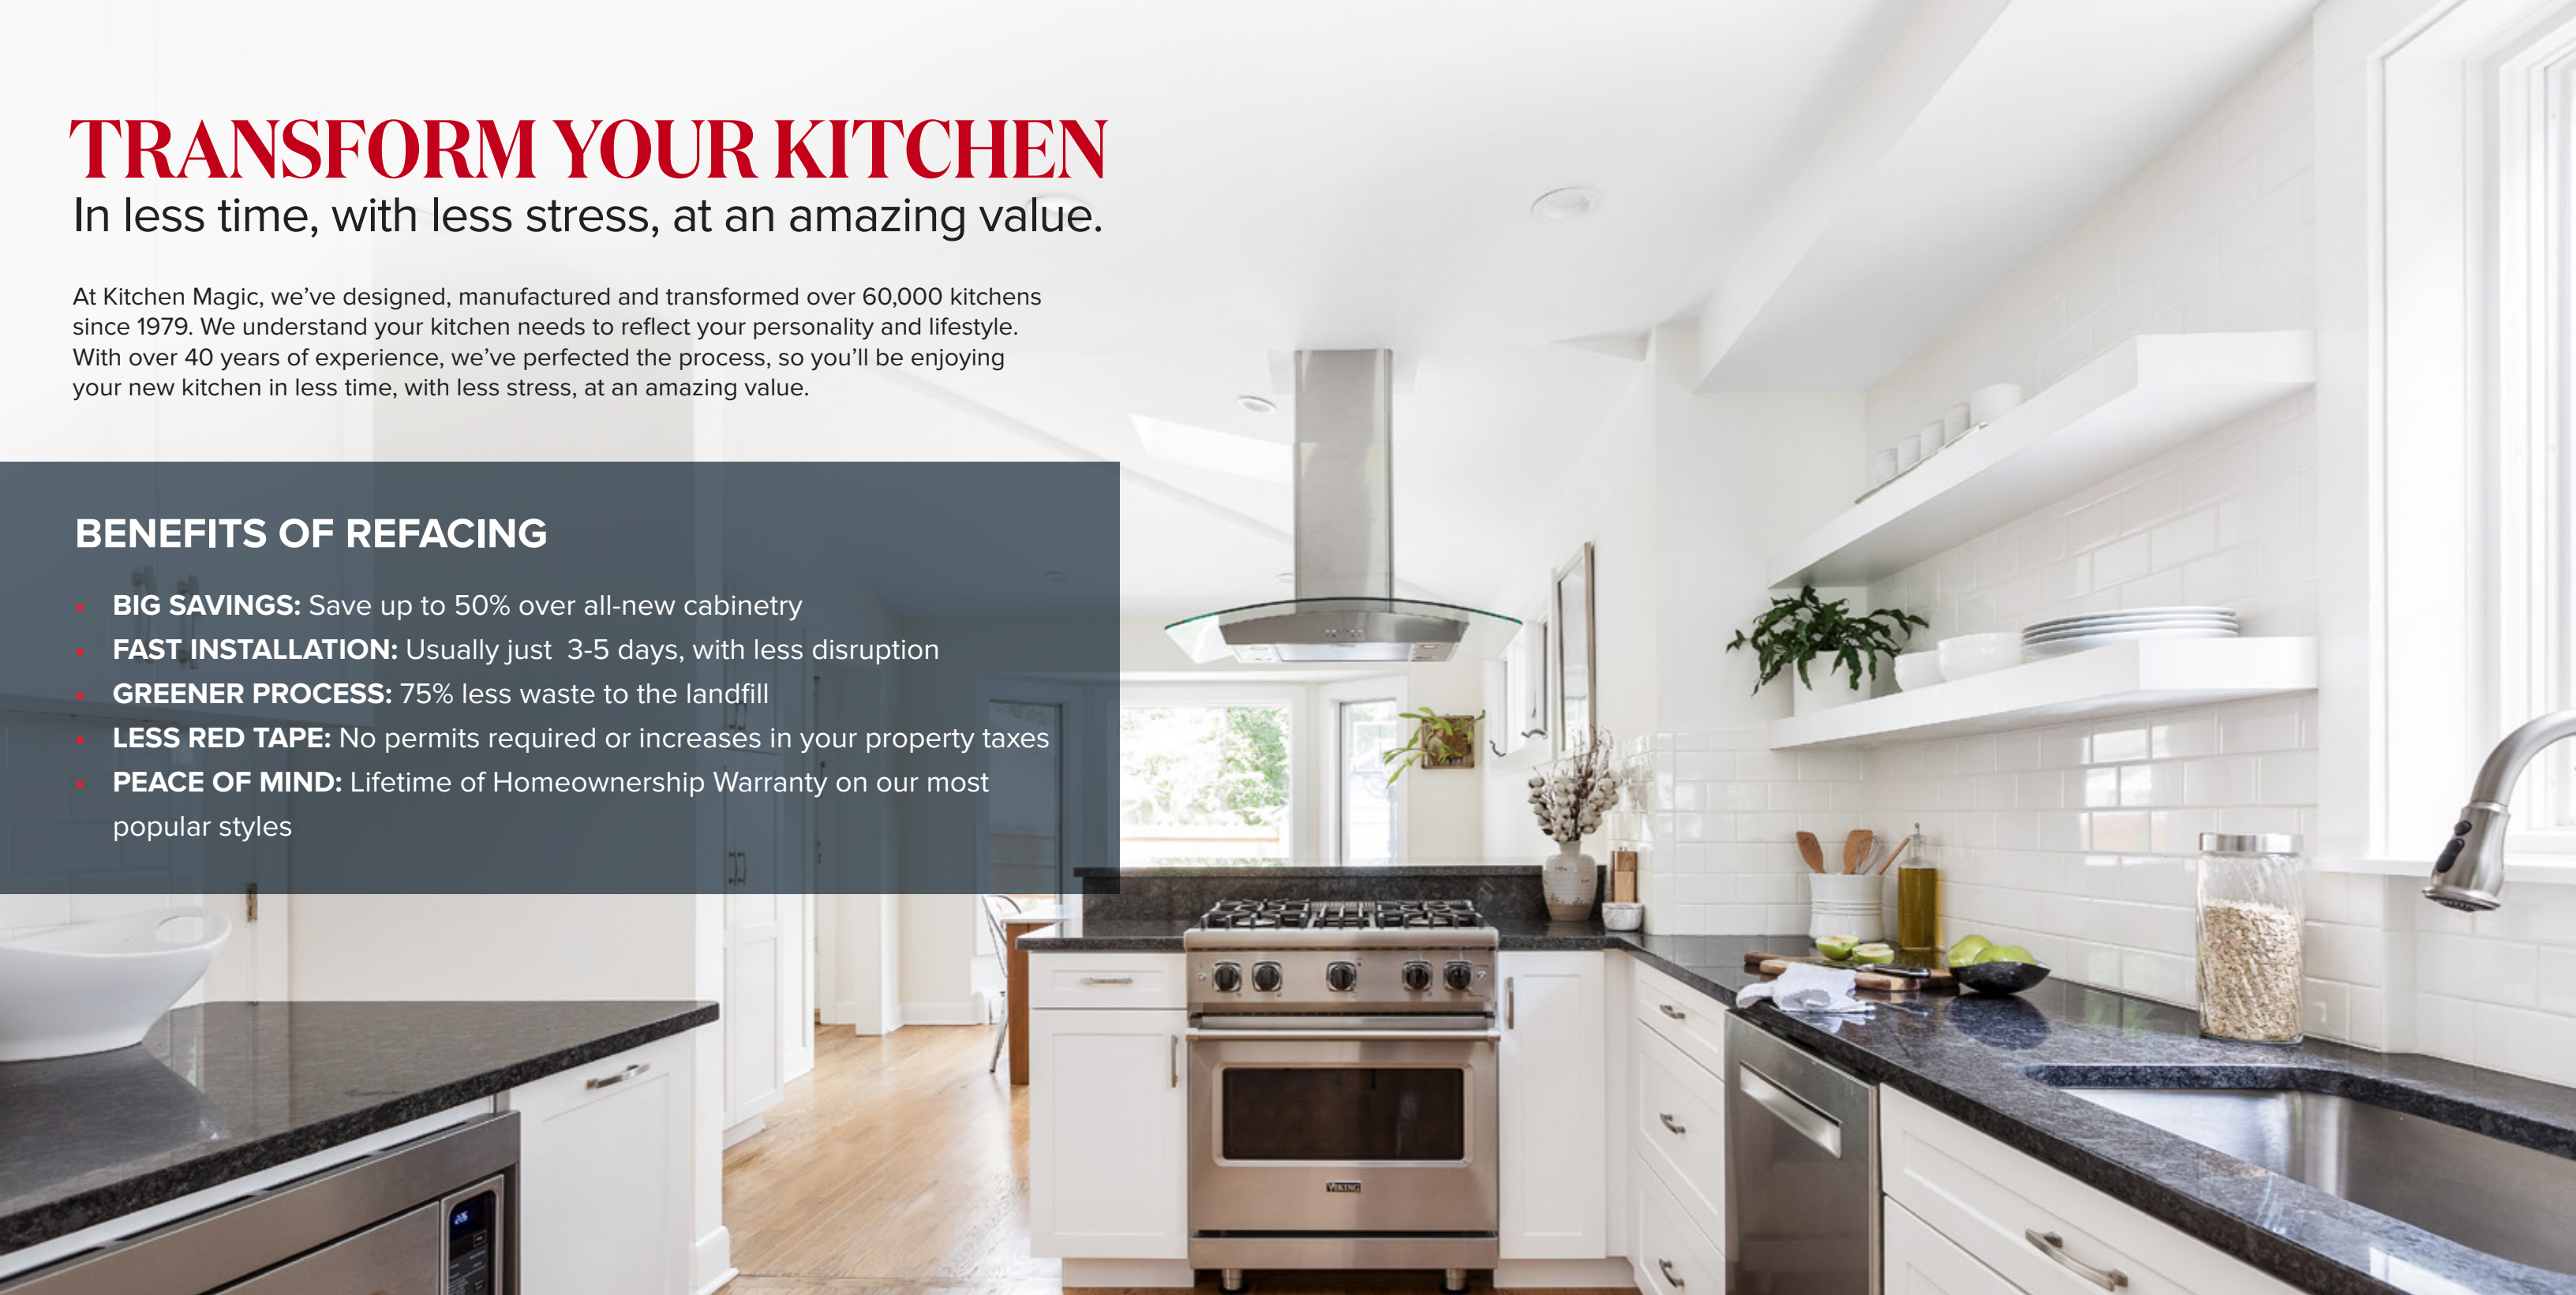

TRANSFORM YOUR KITCHEN

In less time, with less stress, at an amazing value.

At Kitchen Magic, we've designed, manufactured and transformed over 60,000 kitchens since 1979. We understand your kitchen needs to reflect your personality and lifestyle. With over 40 years of experience, we've perfected the process, so you'll be enjoying your new kitchen in less time, with less stress, at an amazing value.

BENEFITS OF REFACING

- **BIG SAVINGS:** Save up to 50% over all-new cabinetry
- **FAST INSTALLATION:** Usually just 3-5 days, with less disruption
- **GREENER PROCESS:** 75% less waste to the landfill
- **LESS RED TAPE:** No permits required or increases in your property taxes
- **PEACE OF MIND:** Lifetime of Homeownership Warranty on our most popular styles

We bring you a truly personalized in-home shopping experience.

Free Advice

You receive our best advice, free and without obligation, whether or not we earn your business.

Shop From Home

We bring authentic samples so you can see how various style and colors will look in your kitchen.

Same-Day Quote

You will receive an exact price quote on the same day of your in-home design consultation.

Flexible Financing Options

We help fit this into your budget by showing you several flexible financing options.

[SCHEDULE YOUR FREE IN-HOME ESTIMATE](#)