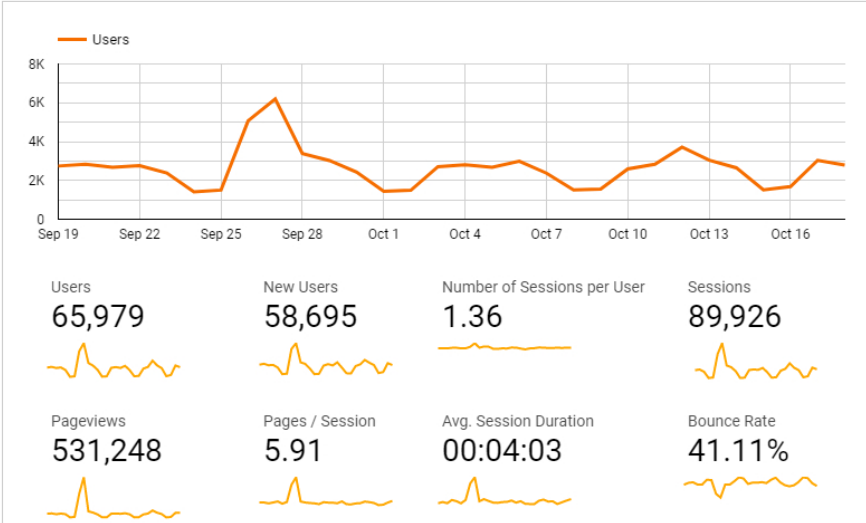

Google Analytics Audience Overview

Continent Region Channel Device Sep 19, 2022 - Oct 18, 2022

Your audience at a glance

Let's learn a bit more about your users!